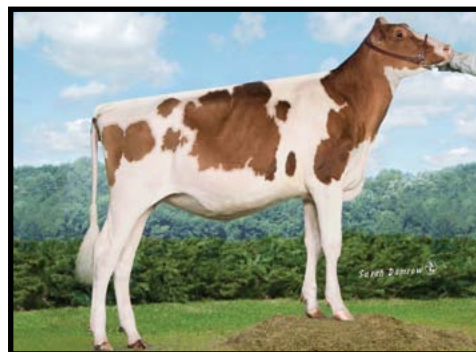

JR. ALL-AMERICAN SPRING CALF

LYONS-DL REALITY-YAHOO-RED

Sire: Hurtgen-Vue Reality-Red
 Dam: Lyons-DL Advt Google-Red-ET
 Breeder, Exhibitor, Owner: Carly Ann Lyons, Castalia, IA

JR. ALL-AMERICAN WINTER CALF