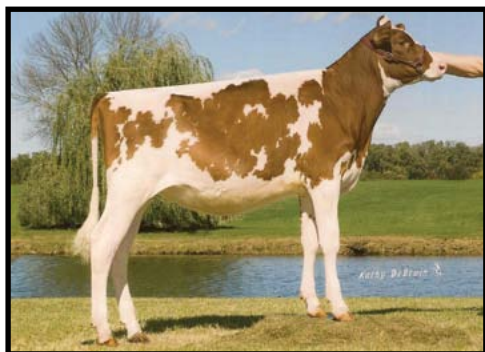

JR. ALL-AMERICAN SPRING CALF

LYONS-DL REALITY-YAHOO-RED

Sire: Hurtgen-Vue Reality-Red
Dam: Lyons-DL Advt Google-Red-ET
Breeder, Exhibitor, Owner: Carly Ann Lyons, Castalia, IA