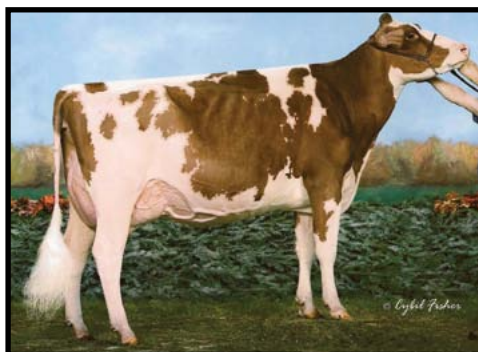

JR. ALL-AMERICAN SENIOR 2-YEAR-OLD

ST-YLE-SA ITZ JOYTIME-RED-ET

Sire: KHW Kite Advent-Red-ET
Dam: Scenic-Edge Joyful-Red-ET
Breeder, Exhibitor, Owner: Stephanie Aves, Poplar Grove, IL