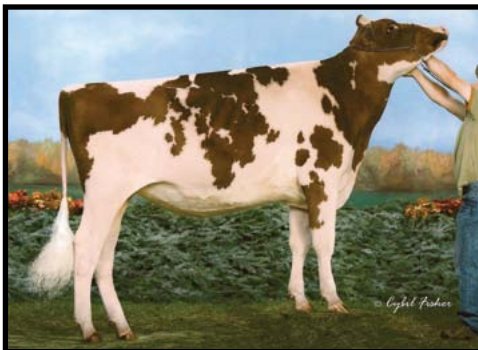

ST-YLE-SA JUMPN4JOY-RED-ET

Sire: KHW Kite Advent-Red-ET
Dam: Scenic-Edge Joyful-Red-ET
Breeder, Exhibitor, Owner: Stephanie Aves, Poplar Grove, IL

JR. ALL-AMERICAN FALL YEARLING IN MILK

ROSEDALE RELIANCE-RED-ET